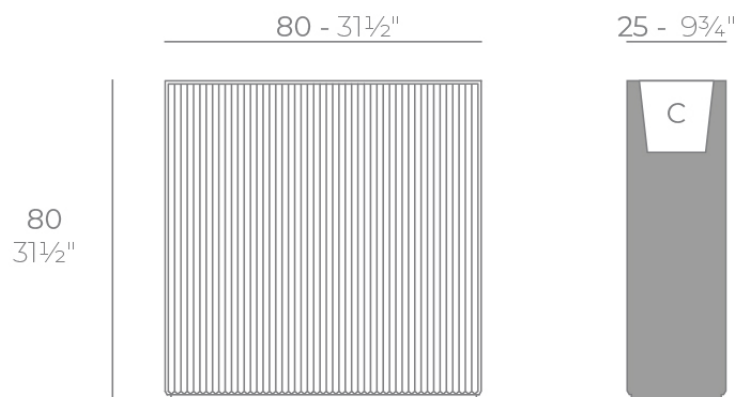

Info

Description

Weight: 16 Kg

GATSBY Wall
GATSBY Wall
ref. 54435
C= 75x21x23 29 1/2"x8 1/4"x9"
32 L
8 1/2Gal

Finishes

finishes

Basic

Ref. 54435A