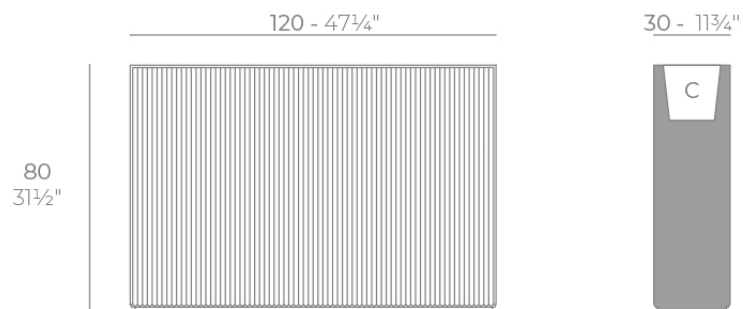

Gatsby wall 120x30x80

by Ramón Esteve

The Gatsby collection, elegantly designed by Ramón Esteve for Vondom, embodies the essence of Art Deco-inspired outdoor living. Influenced by the lavish parties and opulent lifestyle of the Roaring Twenties, this collection embodies a blend of modernity and timeless sophistication.

Info

Description

Weight: 20 Kg

GATSBY Wall
GATSBY Wall
ref. 54436
C= 115x25x23 45 1/4"x9 3/4"x9"
53 L
14Gal

Finishes

finishes

Basic

Ref. 54436A