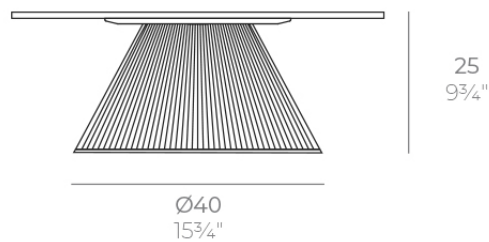

Weight: 2.38 Kg

GATSBY Mesa Base Redonda Ø40x25cm S30
GATSBY Round Base Table Ø40x25cm S30
ref. 54440

TABLE TOP - SOBRE

- Ø50 cm
Ø19 1/4"
- Ø59 cm
Ø23 1/4"
- Ø69 cm
Ø27 1/4"

Finishes

finishes

BASIC

Ref. 54440