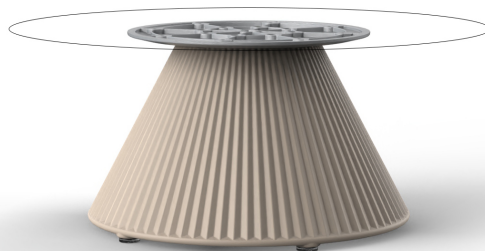

Gatsby base ø40x25 s30

by Ramón Esteve

The Gatsby collection, elegantly designed by Ramón Esteve for Vondom, embodies the essence of Art Deco-inspired outdoor living. Influenced by the lavish parties and opulent lifestyle of the Roaring Twenties, this collection embodies a blend of modernity and timeless sophistication.

Info

Description

The Gatsby tables, designed by Ramón Esteve for Vondom, evoke the essence of Art Deco and the opulence of the 1920s. Available with a polyethylene base in circular or square shapes, these tables stand out for their versatility and elegance.

Weight: 2.38 Kg

GATSBY Mesa Base Redonda Ø40x25cm S30
GATSBY Round Base Table Ø40x25cm S30
ref. 54440

TABLE TOP - SOBRE

- Ø50 cm
Ø19 1/4"
- Ø59 cm
Ø23 1/4"
- Ø69 cm
Ø27 1/4"

Finishes

finishes

BASIC

Ref. 54440