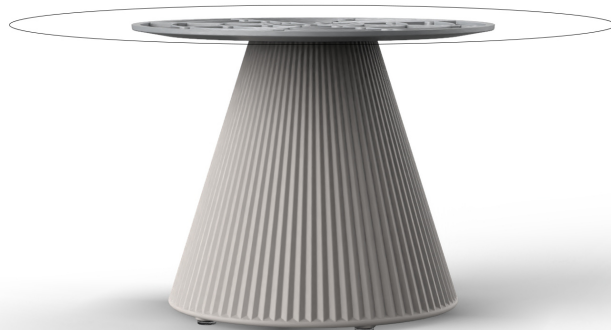

Gatsby base ø40x40cm s50

by Ramón Esteve

The Gatsby collection, elegantly designed by Ramón Esteve for Vondom, embodies the essence of Art Deco-inspired outdoor living. Influenced by the lavish parties and opulent lifestyle of the Roaring Twenties, this collection embodies a blend of modernity and timeless sophistication.

“Something new, extraordinary, beautiful, simple but sophisticatedly designed” said Francis Scott Fitzgerald of his goals for the novel he was about to write, *The Great Gatsby* was born in a time of prosperity, parties and excess. It was called “The American Dream”.