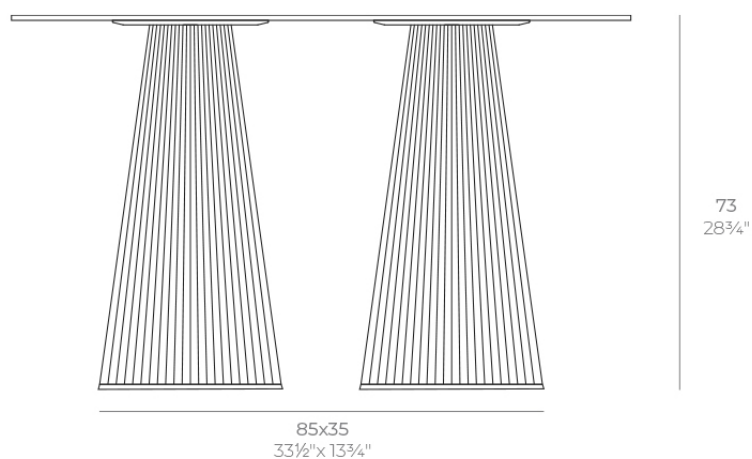

Info

Description

Weight: 8.4 Kg

GATSBY Mesa Doble Base Redonda 85x35cm S30
GATSBY Round Double Base Table 85x35cm S30
ref. 54464

TABLE TOP - SOBRE

119X69 cm
46 3/4" x 27 1/4"

Finishes

finishes