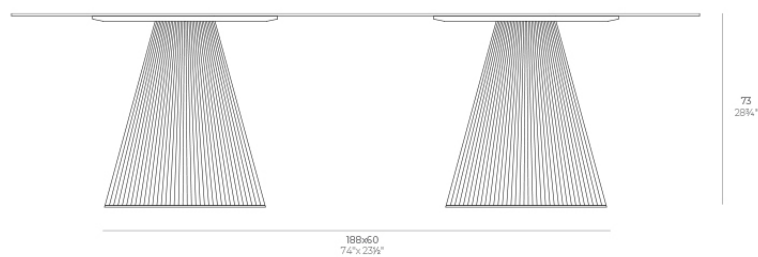

Info

Description

Weight: 24.8 Kg

TABLE TOP - SOBRE

260X129 cm
102 3/4" x 50 3/4"