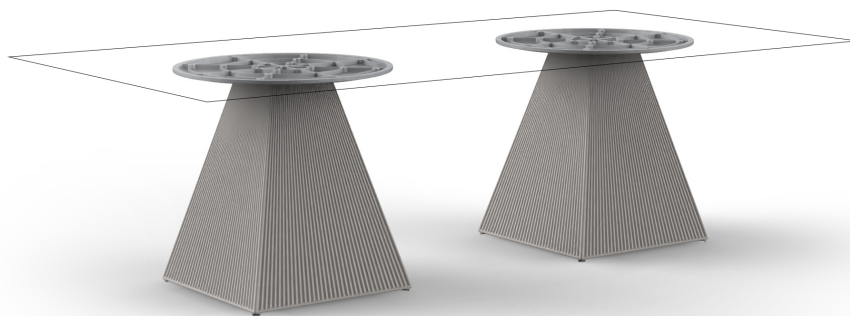

Gatsby doble bas 60x60x73cms70

by Ramón Esteve

The Gatsby collection, elegantly designed by Ramón Esteve for Vondom, embodies the essence of Art Deco-inspired outdoor living. Influenced by the lavish parties and opulent lifestyle of the Roaring Twenties, this collection embodies a blend of modernity and timeless sophistication.

Info

Description

Weight: 24.8 Kg

GATSEY Mesa Doble Base Cuadrada 188x60cm 570
GATSEY Square Double Base Table 188x60cm 570
ref. 54471

TABLE TOP - SOBRE

260X129 cm
102 3/4" x 50 3/4"

Finishes

finishes

cream granite

ice 2101

Matt Polyethylene

tabletops

HPL

Ref. 66148

VONDOM

white(black edge)

ecru(black edge)

black(black edge)

HPL black edge

Solid Core Ref. 66148B

white stone

ecru stone

smoked

tortora stone