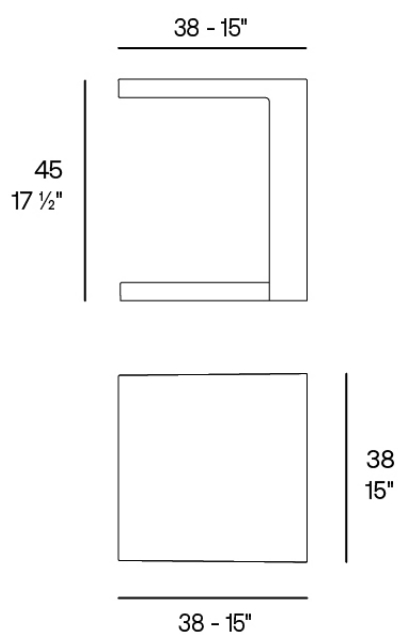

Info

Description

Weight: 4.4 Kg

GATSBY Mesita tumbona
GATSBY Lounger table

Finishes

finishes

Basic

Ref. 54474