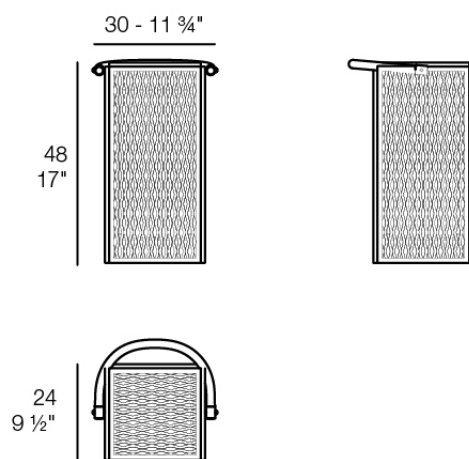

Info

Description

Designer lamp. The deployed mesh is made from aluminum, and the inner lighting is made out of polyethylene resin manufactured by rotational molding. Suitable for an interior and an outdoor use. Available in various finishes.

Weight: 3.99 Kg

THE FACTORY Lámpara 30 x 24 x 48
THE FACTORY Puff S 11 3/4 x 9 1/2 x 19"

Finishes

lighting

LED RGBW – Battery

Ref. 54612Y

white

gray