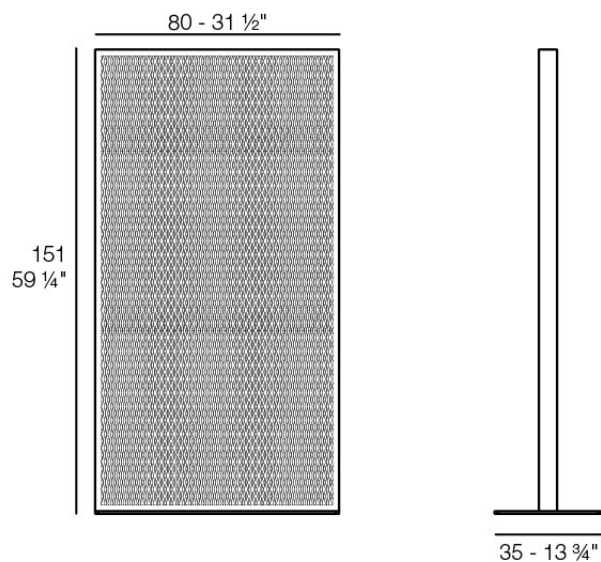

### Description

Space divider made with an aluminum profile and deployed mesh, all materials and components are resistant to extreme weather conditions. Available in different finishes.

Weight: 26.05 Kg