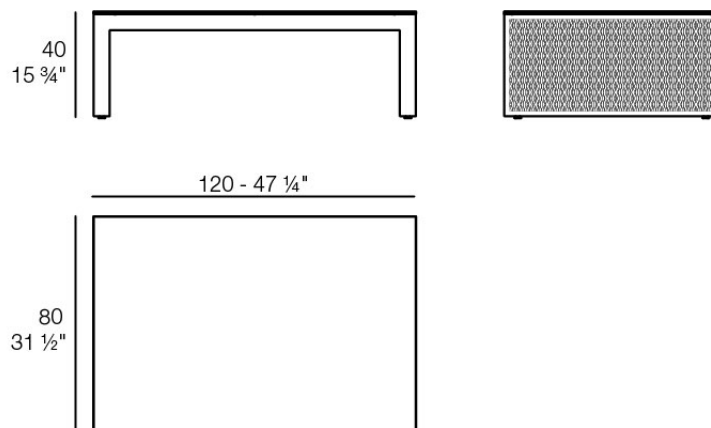

### Description

Composing of an aluminum profile and deployed mesh, all materials and components are resistant to extreme weather conditions. Available in different finishes.

Weight: 11.26 Kg

THE FACTORY Mesa Baja 120x80  
THE FACTORY Low Table 47¼x 31½