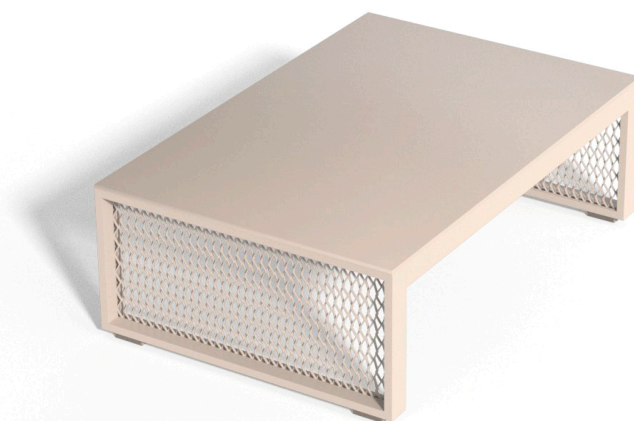

The factory coffee table 120x80x40

by Ramón Esteve

The Factory collection, designed by Ramón Esteve for Vondom, epitomizes the intersection of cutting-edge design and enduring functionality. Ramón Esteve's meticulous attention to detail is evident in the aluminum profiles and the "deployé" weave technique, setting a new standard for luxury outdoor furniture.

This collection includes a modular sofa, armchair, lounger, side table, lamp, coffee table, high table, chairs and room divider, each piece crafted in Europe to enhance outdoor spaces with elegance and comfort.