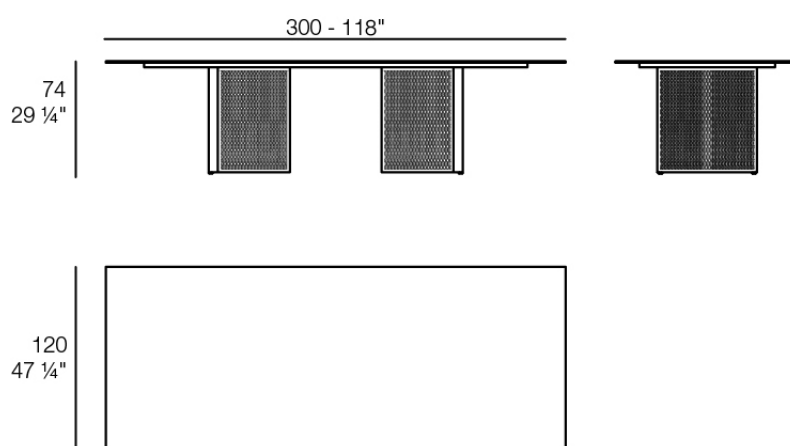

### Description

Weight: 75 Kg

THE FACTORY Mesa Comedor 300x120  
THE FACTORY Dining Table 118"x 47 1/4"