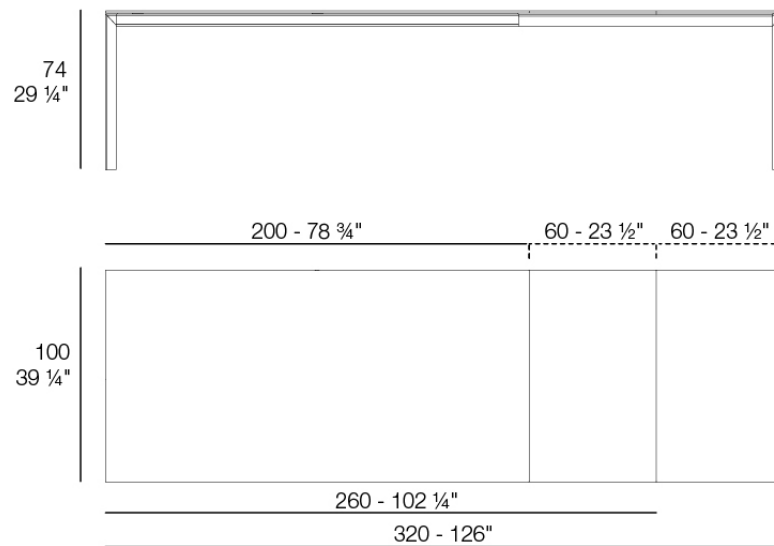

Frame mesa extensible 200cm/320cm

by Ramón Esteve

Frame, outdoor collection by Ramon Esteve, using elementary geometry as a framework, serene and timeless shapes were generated through a process of exploration. The endless possibilities offered by advanced technology and materials served as the inspiration to push boundaries and discover limitless possibilities.

Info

Description

Weight: 61 Kg

FRAME Mesa Extensible
FRAME Extendable Table
Ref. 54650

Finishes

finishes

Aluminium
Ref. 54650F

white