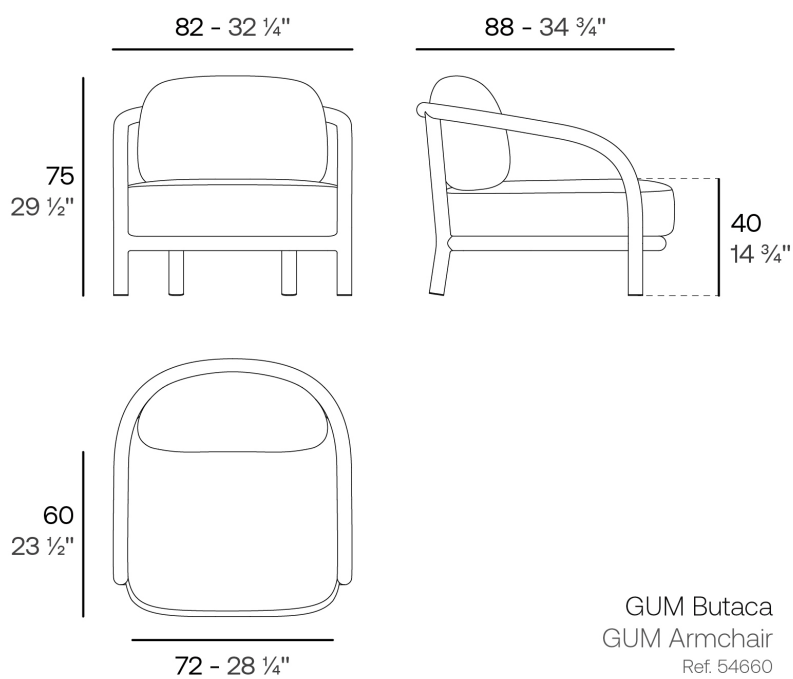

Gum lounge chair

by Ramón Esteve

Info

Description

Weight: 14 Kg

GUM Butaca
GUM Armchair
Ref. 54660

Finishes

finishes

Aluminium
Ref. 54660

ecru

dark tortora

Lacquered aluminium profile.

fabric

GUM
Ref. 54660CO

ecru 10148

tortora 10149