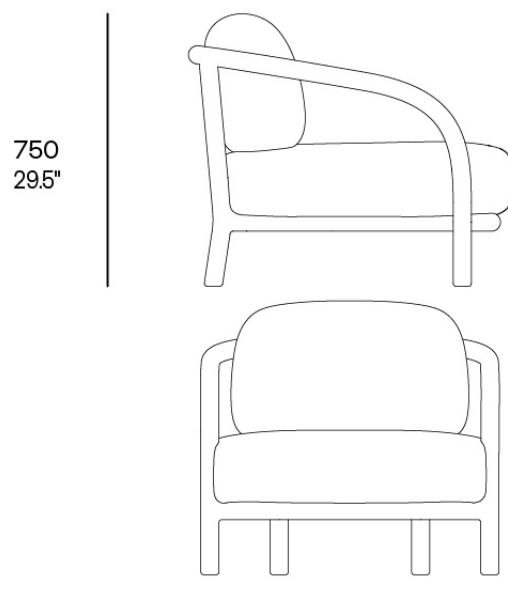

Gum lounge chair

by Ramón Esteve

Info

Description

GUM Butaca

885
34.8"

Finishes

finishes

Aluminium
Ref. 54660

smoked

ecru

Lacquered aluminium profile.

fabric

FISTERRA
Ref. 54660CO

ecru 10131 fisterra

tortora 10135 fisterra