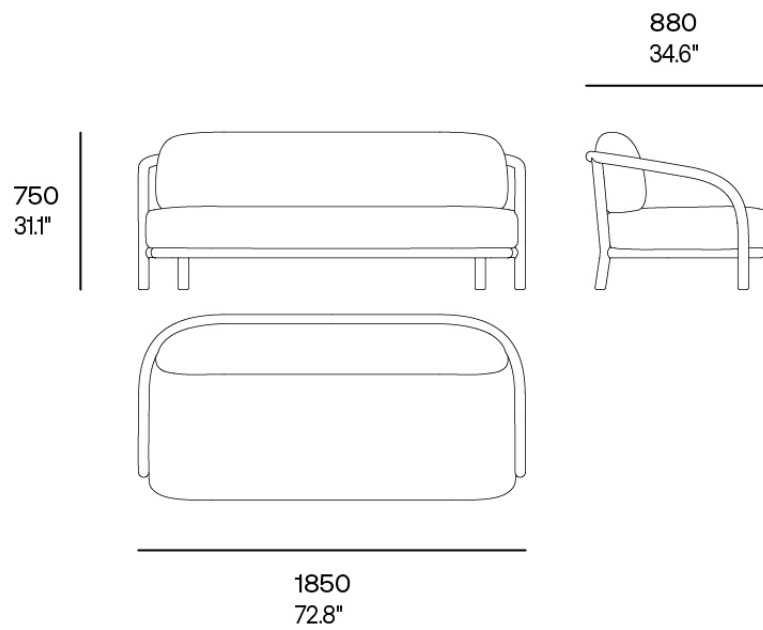

Gum sofa

by Ramón Esteve

Info

Description

GUM Sofá

Finishes

finishes

Aluminium

Ref. 54661

smoked

ecru

Lacquered aluminium profile.

fabric

FISTERRA

Ref. 54661CO

ecru 10131 fisterra