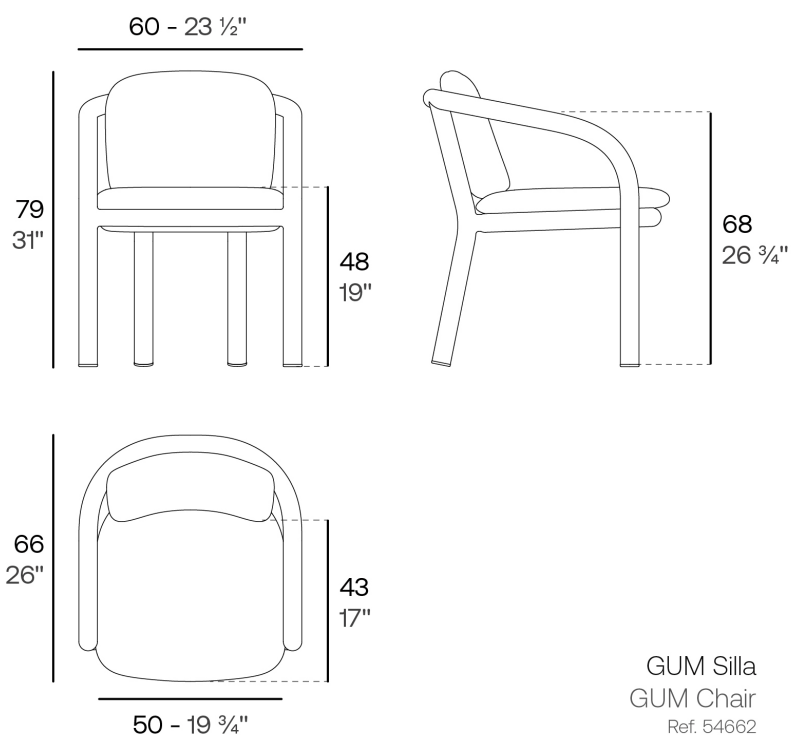

## Gum/mel chair

by Ramón Esteve

### Description

Weight: 8.8 Kg

GUM Silla  
GUM Chair  
Ref. 54662