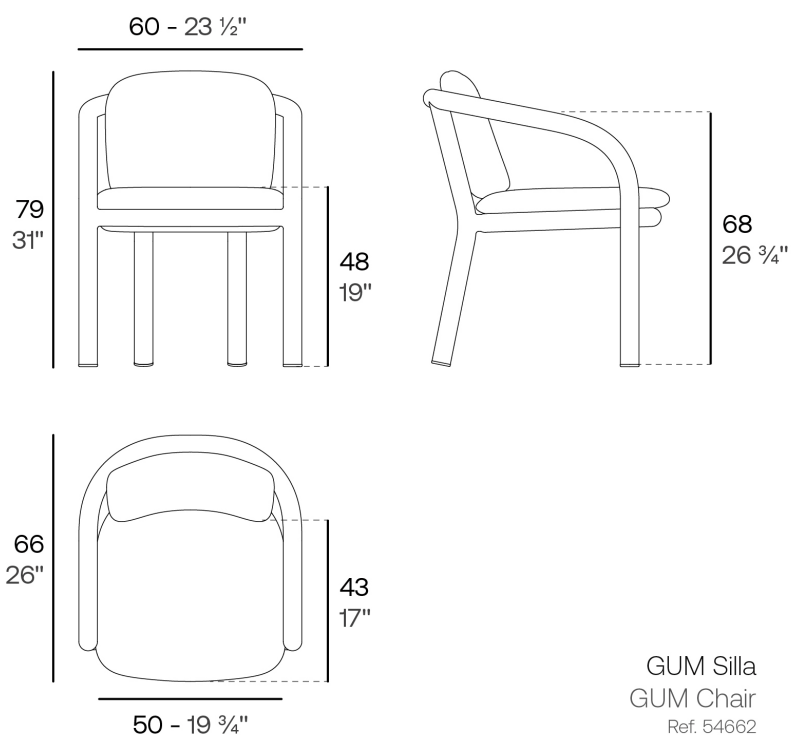

Gum/mel chair

by Ramón Esteve

Info

Description

Weight: 8.8 Kg

Finishes

finishes

Aluminium
Ref. 54662

ecru

dark tortora

Lacquered aluminium profile.

fabric

GUM
Ref. 54662CO

ecru 10148

tortora 10149

Group 1C. 100% acrylic fabric, with a distinctive irregular marbled pattern and a soft feel.