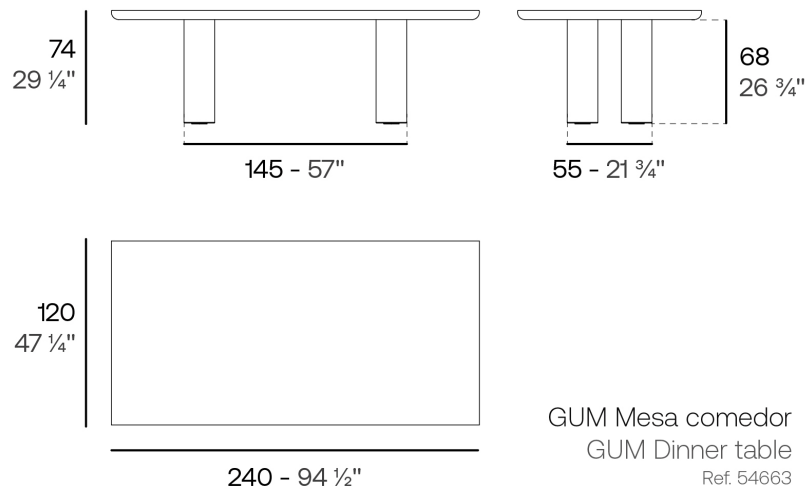

Gum/mel dining table

by Ramón Esteve

Info

Description

Weight: 61 Kg

Finishes

finishes

Aluminium
Ref. 54663