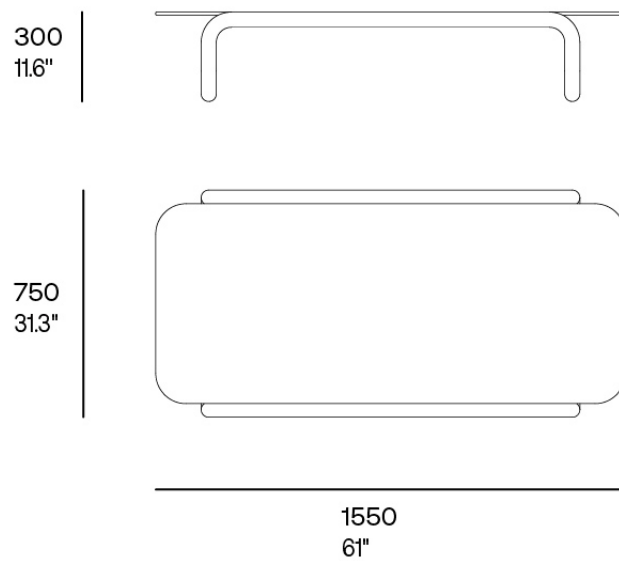

Gum coffee table 75x125x30

by Ramón Esteve

Info

Description

GUM Mesa Café larga 75x155x30

Finishes

finishes

Aluminium
Ref. 54664