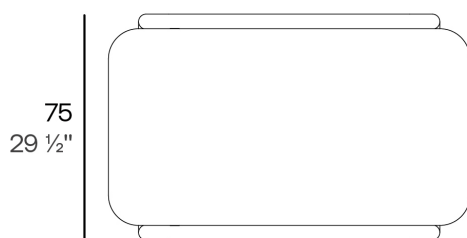

Gum coffee table 75x120x30

by Ramón Esteve

Info

Description

Weight: 11 Kg

120 - 47 1/4"

GUM Mesa café baja
GUM Low coffee table
Ref. 54664

Finishes

finishes

Aluminium
Ref. 54664

ecru

dark tortora

Lacquered aluminium profile.

Ambients

VONDOM