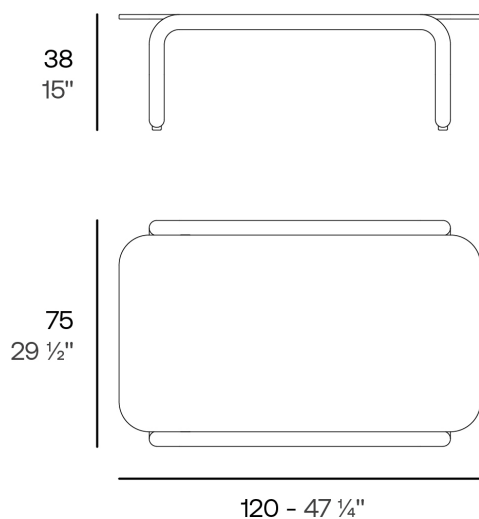

## Gum coffee table 75x120x38

by Ramón Esteve

### Description

Weight: 23.7 Kg

GUM Mesa café alta  
GUM High coffee table  
Ref. 54665