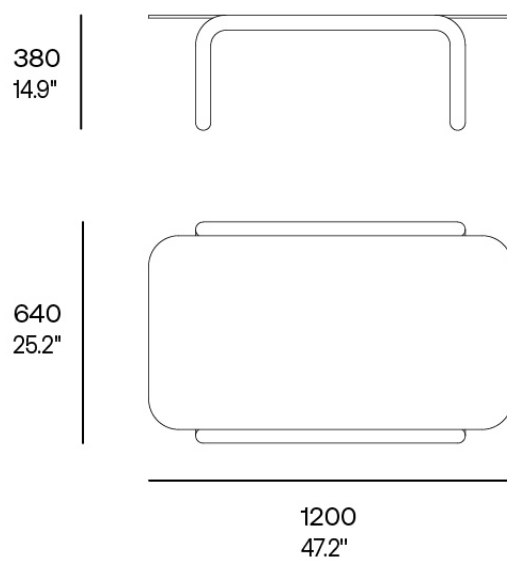

## Gum coffee table 75x90x38

by Ramón Esteve

### Description

GUM Mesa Café alta 64x120x38