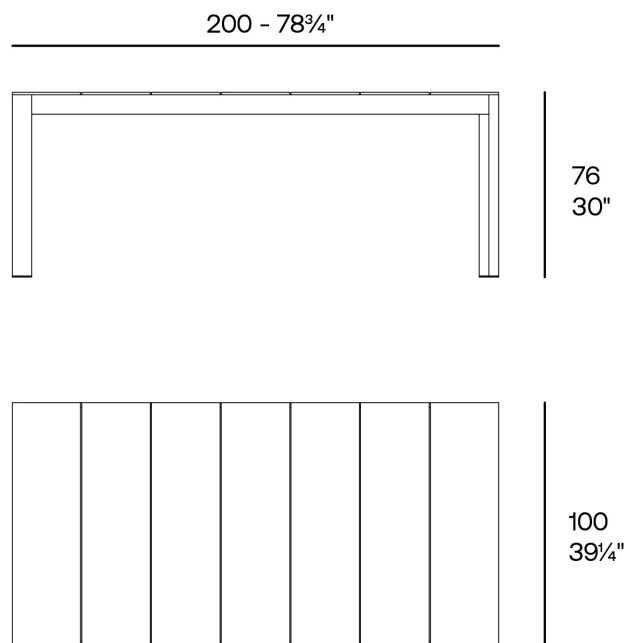

Info

Description

Weight: 35.88 Kg

POSIDONIA Mesa Comedor 200x100x76
POSIDONIA Dining Table 78³/₄"x39¹/₄"x30"

Finishes

finishes

HPL Black Edge Top

Ref. 54758