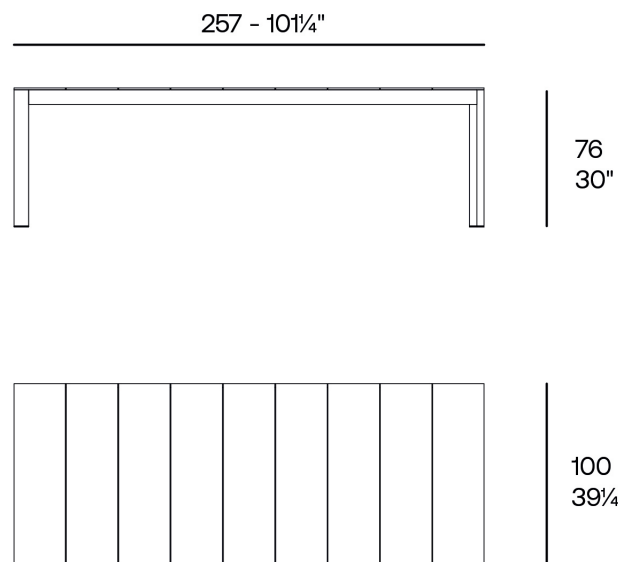

Info

Description

Weight: 44.99 Kg

POSIDONIA Mesa Comedor 257x100x76
POSIDONIA Dining Table 10 $\frac{1}{4}$ "x39 $\frac{1}{4}$ "x30"

Finishes

finishes

HPL Black Edge Top

Ref. 54759