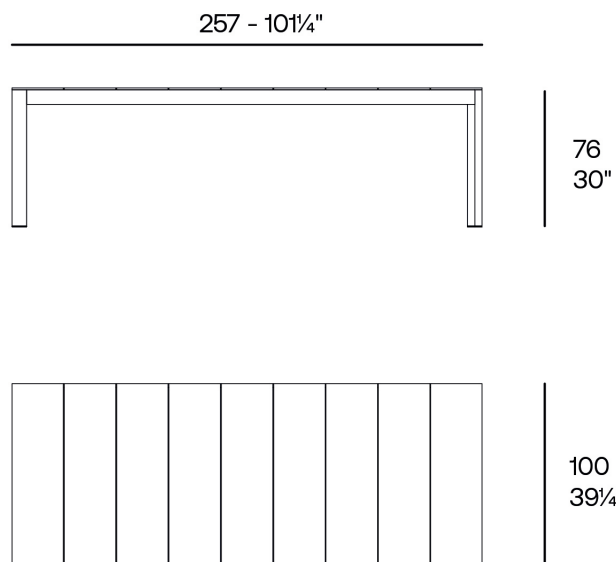

## Posidonia dining table 100x250x76

by Ramón Esteve

Posidonia, the new collection of **designer outdoor furniture** is capable of creating an atmosphere of serenity and balance, awakening the user's sensibility and inviting them to enjoy every moment.

### Description

Weight: 44.99 Kg

POSIDONIA Mesa Comedor 257x100x76  
POSIDONIA Dining Table 10 $\frac{1}{4}$ "x39 $\frac{1}{4}$ "x30"