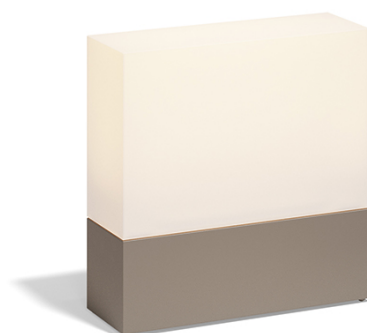

Posidonia lamp 20x60x60

by Ramón Esteve

Posidonia, the new collection of **designer outdoor furniture** is capable of creating an atmosphere of serenity and balance, awakening the user's sensibility and inviting them to enjoy every moment.