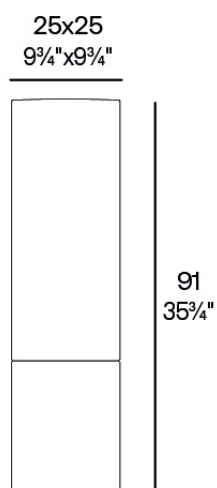

Info

Description

Weight: 6.56 Kg

POSIDONIA Lámpara 25x25x91
POSIDONIA Lamp 9 3/4" x 9 3/4" x 35 3/4"
54771

Finishes

finishes

Basic

Ref. 54771