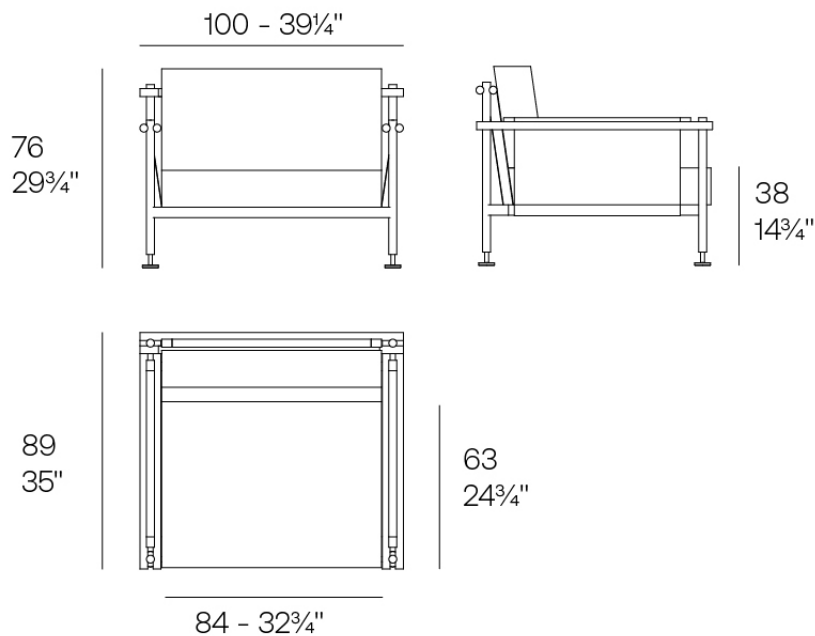

Available in a varied colour palette, it is versatile to suit both outdoor and indoor spaces.

Weight: 21.63 Kg

HAMPTONS Butaca  
HAMPTONS Lounge Chair