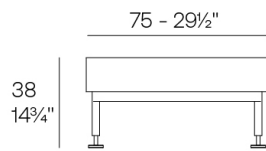

HAMPTONS Puff
HAMPTONS Puff