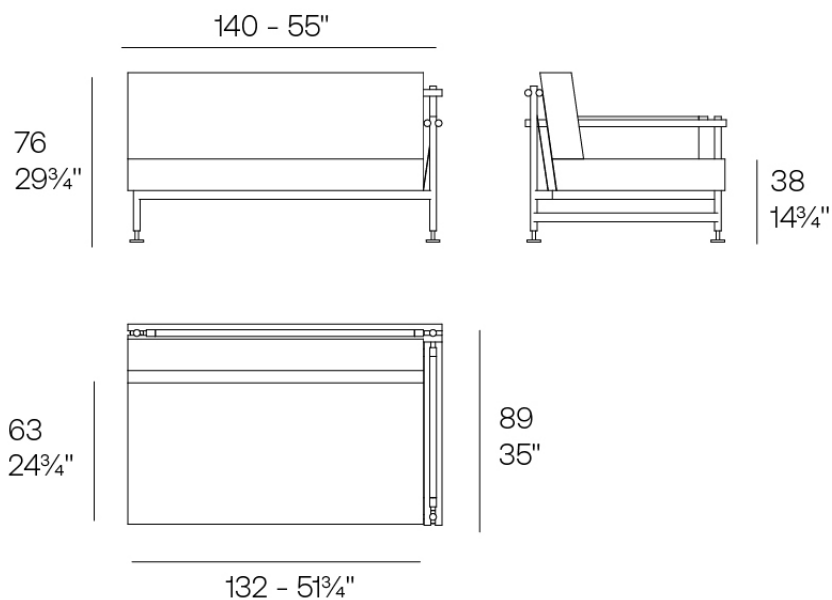

Weight: 27.46 Kg

HAMPTONS Módulo Izquierdo
HAMPTONS Left Section

Finishes

finishes

Aluminium
Ref. 54803

white

smoked

ecru