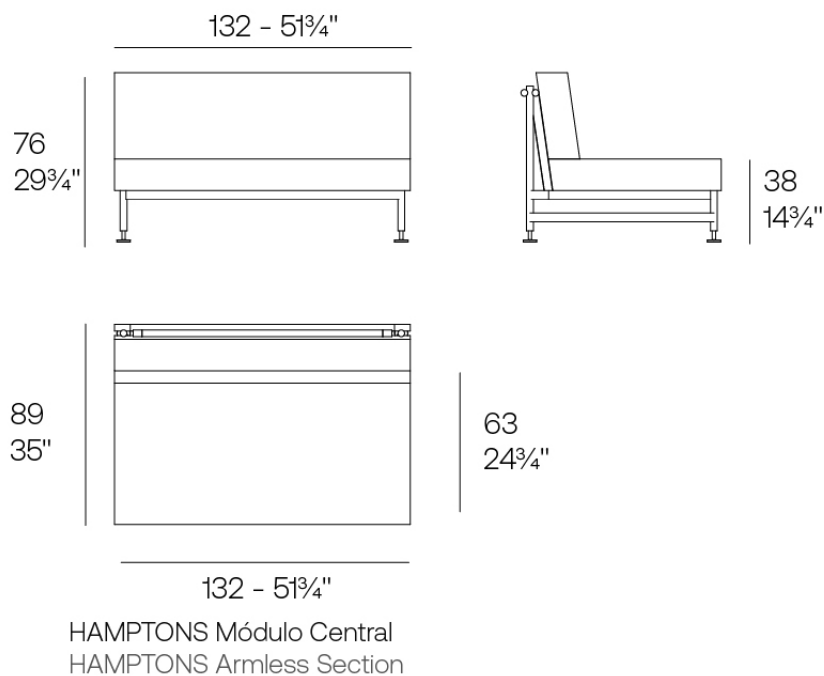

Weight: 30.17 Kg

Finishes

finishes

Aluminium
Ref. 54804

white

smoked

ecru

tortora