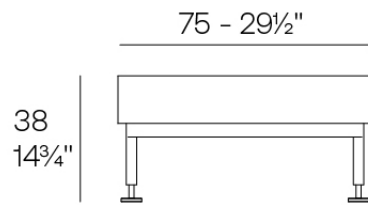

Weight: 24.99 Kg

HAMPTONS Puff  
HAMPTONS Puff