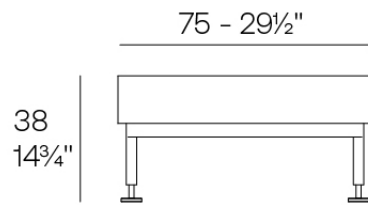

Info

Description

Ramón Esteve has designed an elegant modular sofa with a solid aluminium structure, teak details and polished aluminium legs. Its upholstery, devised for outdoor use,

combines weather resistance with the comfort of an indoor fabric. Available in a varied colour palette, it is versatile to suit both outdoor and indoor spaces.

Weight: 24.99 Kg

HAMPTONS Puff
HAMPTONS Puff