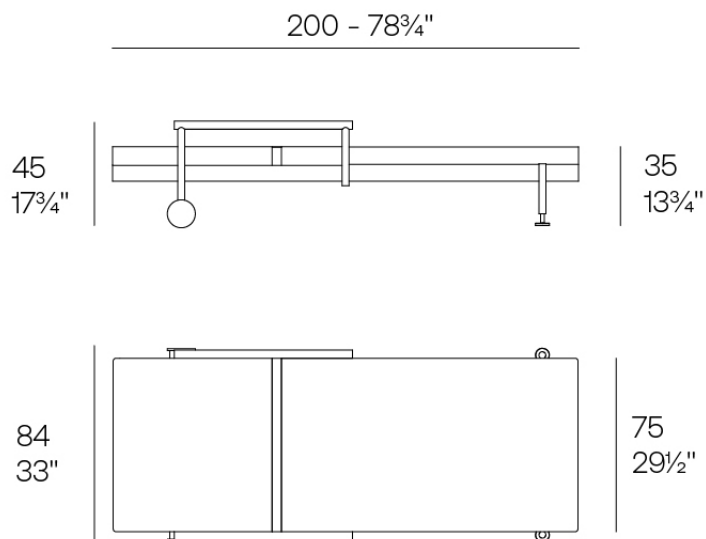

Weight: 50.19 Kg

HAMPTONS Tumbona  
HAMPTONS Sun Lounger