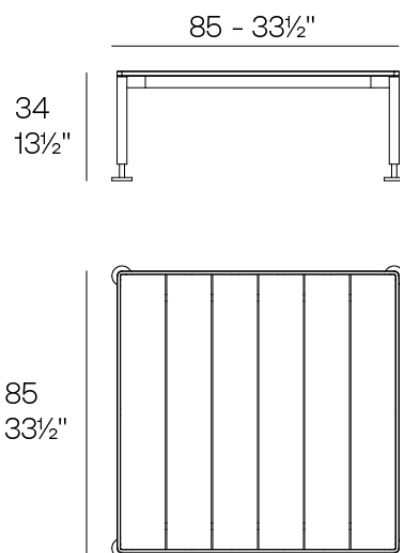

Info

Description

The low table in the collection stands out for its aluminium structure, which makes it lightweight and sturdy, ideal for outdoor use. The surface is made of HPL sheets, a durable and easy to maintain material.

The polished aluminium legs add a touch of elegance and shine. Available in a wide variety of colours for both the aluminium frame and the HPL surface.

Weight: 31.91 Kg

HAMPTONS Mesa Baja 85x85x34
HAMPTONS Low Table 33 1/2"x33 1/2"x13 1/2"