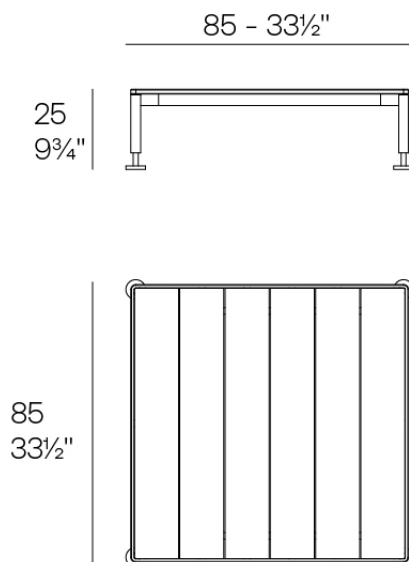

Info

Description

The low table in the collection stands out for its aluminium structure, which makes it lightweight and sturdy, ideal for outdoor use. The surface is made of HPL sheets, a durable and easy to maintain material.

The polished aluminium legs add a touch of elegance and shine. Available in a wide variety of colours for both the aluminium frame and the HPL surface.

Weight: 27.87 Kg

HAMPTONS Mesa Baja 85x85x25
HAMPTONS Low Table 33 1/2"x33 1/2"x9 3/4"