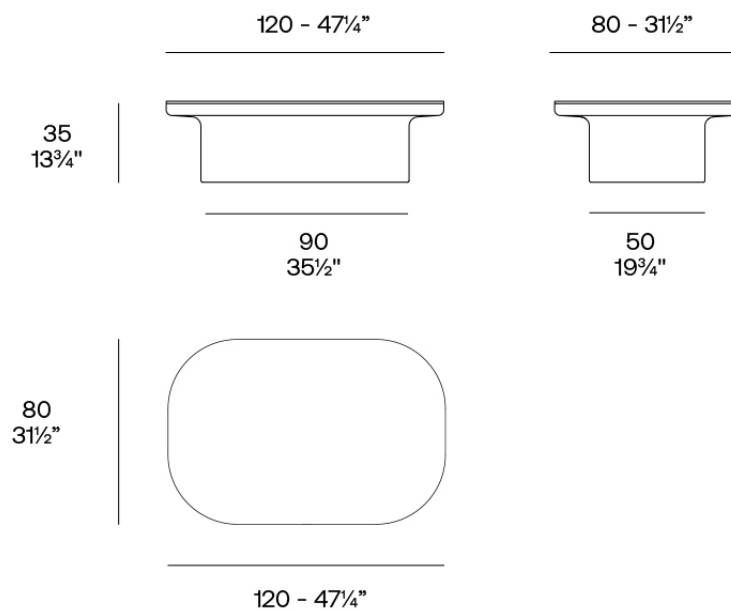

Weight: 16 Kg

Luna. Mesa
Luna. Table
54854

Finishes

finishes

Basic

Ref. 54854

white 2001

black 2002