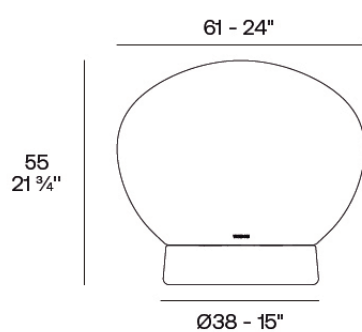

Info

Description

Weight: 6.9 Kg

Luna. Lámpara 61x61x55 cm
Luna. Lamp 24" x 24" x 21 3/4"
54863

Finishes

finishes

Basic

Ref. 54863