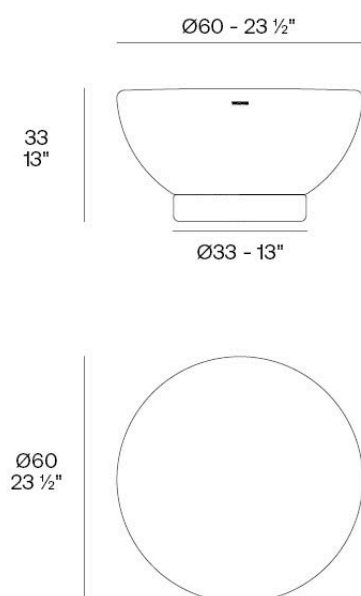

Info

Description

Weight: 5.3 Kg

Luna. Mesa baja Ø60x33 cm
Luna. Low table 23 1/2" x 13"
54865

Finishes

finishes

Basic

Ref. 54865