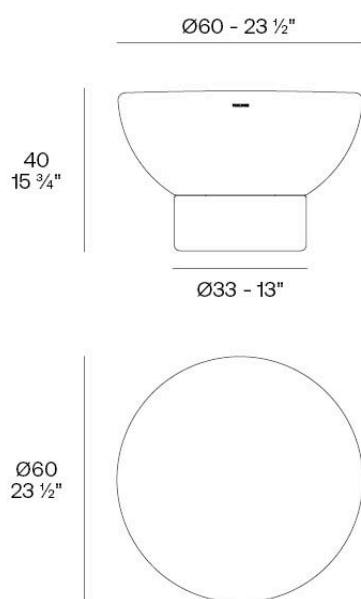

Info

Description

Weight: 5.2 Kg

Luna. Mesa baja $\text{Ø}60 \times 40$ cm
Luna. Low table $23\frac{1}{2}" \times 15\frac{3}{4}"$
54866

Finishes

finishes

Basic

Ref. 54866