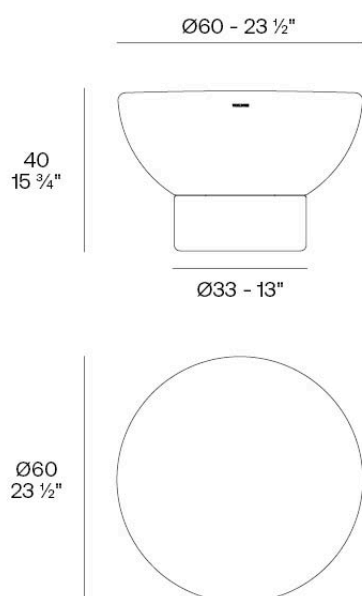

Info

Description

Weight: 5.2 Kg

Luna. Mesa baja $\text{Ø}60 \times 40$ cm
Luna. Low table $23\frac{1}{2}" \times 15\frac{3}{4}"$
54866

Finishes

finishes

Basic

Ref. 54866