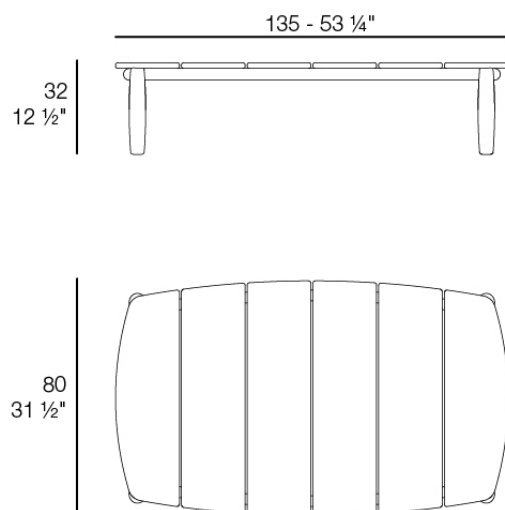

Info

Description

Weight: 20 Kg

FUSTA Mesa
FUSTA Table
Ref. 54871

Finishes

finishes

Teak wood
Ref. 54871

natural teak