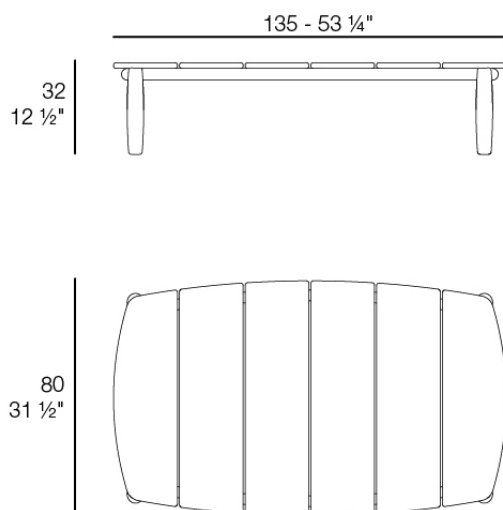

Info

Description

Weight: 20 Kg

FUSTA Mesa
FUSTA Table
Ref. 54871

Finishes

finishes

Teak wood
Ref. 54871

natural teak