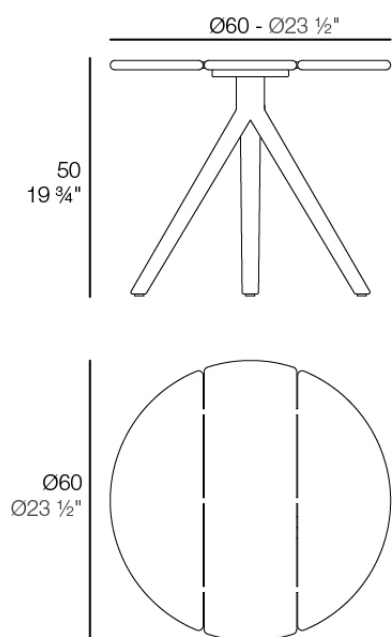

Fusta side table ø60x50h

by Ramón Esteve

Fusta is a contemporary reinterpretation of wood. It doesn't imitate it — it translates it. It takes its warmth, its rhythm, and its connection to the landscape and carries them into a modern language designed to endure outdoors.

Info

Description

Weight: 5.8 Kg

FUSTA Mesa Baja Ø60
FUSTA Low Table Ø23 1/2"
Ref. 54878

Finishes

finishes

Teak

Ref. 54878