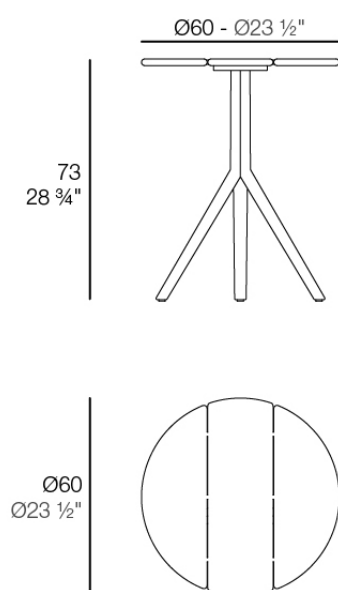

Fusta side table ø60x73h

by Ramón Esteve

Fusta is a contemporary reinterpretation of wood. It doesn't imitate it — it translates it. It takes its warmth, its rhythm, and its connection to the landscape and carries them into a modern language designed to endure outdoors.

Info

Description

Weight: 6 Kg

FUSTA Mesa Ø60
FUSTA Table Ø23 1/2"
Ref. 54880

Finishes

finishes

Teak Wood
Ref. 54880

natural teak