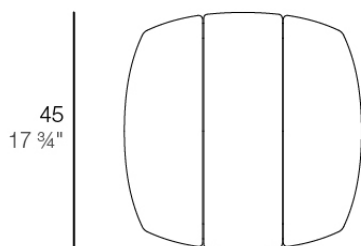

Info

Description

Weight: 3.1 Kg

FUSTA Mesa Tumbona
FUSTA Sunlounger Table
Ref. 54881

Finishes

finishes

Teak Wood
Ref. 54881

natural teak