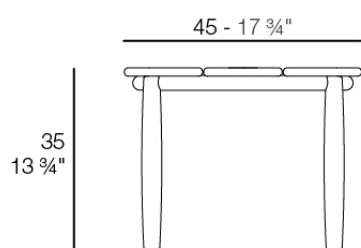

Info

Description

Weight: 3.1 Kg

FUSTA Mesa Tumbona
FUSTA Sunlounger Table
Ref. 54881

Finishes

finishes

Teak Wood
Ref. 54881

natural teak