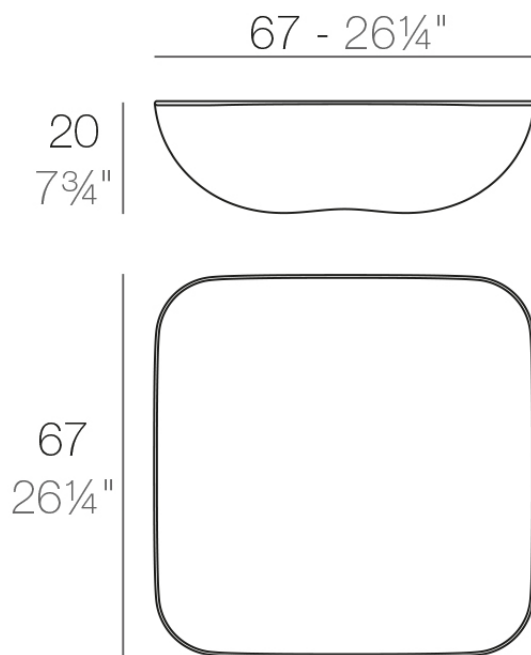

Info

Description

Made of polyethylene resin by rotational moulding. 100% Recyclable. Item suitable for indoor and outdoor use. Available in different finishes.

Weight: 5 Kg

PILLOW Mesa Baja
PILLOW Low Table