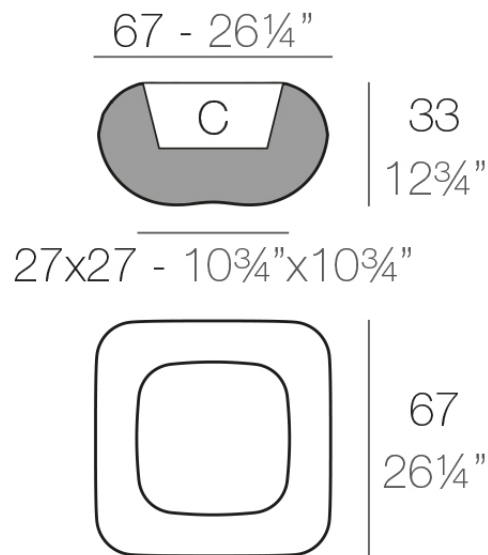

Info

Description

Pot made of polyethylene resin by rotational moulding. 100% Recyclable. Item suitable for indoor and outdoor use. Available in different finishes.

Weight: 8 Kg

PILLOW Maceta
PILLOW Planter

C = 24 L
C = 6 1/2 gal

Finishes

finishes

Basic

Ref. 55004

white 2001

black 2002

ecru 2003