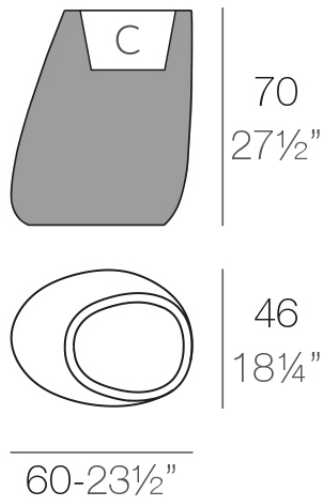

Info

Description

Pot made of polyethylene resin by rotational moulding. 100% Recyclable. Item suitable for indoor and outdoor use. Available in different finishes.

Weight: 8 Kg

STONE Macetero 70

STONE Planter 70

C = 20 L (9 x 23 cm)

C = 5 1/2 gal (4 x 10 1/2")

Finishes

finishes

Basic

Ref. 55009A

white 2001

black 2002