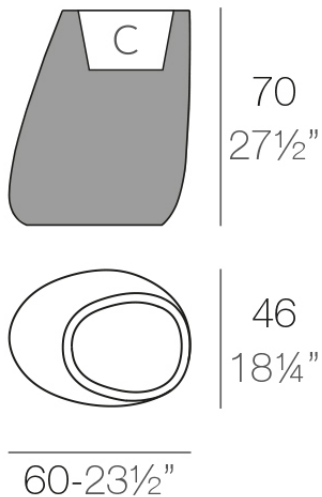

Info

Description

Pot made of polyethylene resin by rotational moulding. 100% Recyclable. Item suitable for indoor and outdoor use. Available in different finishes.

Weight: 8 Kg

STONE Macetero 70

STONE Planter 70

C = 20 L 9 x 23 cm

C = 5 1/2 gal 4 x 10 1/2"