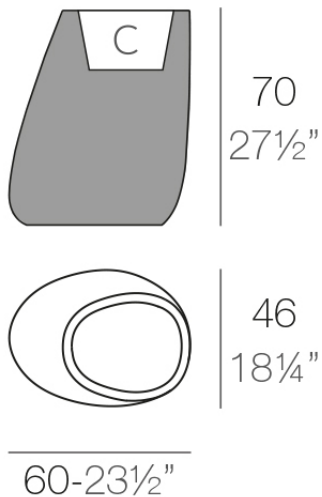

Info

Description

Pot made of polyethylene resin by rotational moulding. 100% Recyclable. Item suitable for indoor and outdoor use. Available in different finishes.

Weight: 8 Kg

STONE Macetero 70

STONE Planter 70

C = 20 L (9 x 28 cm)

C = 5 1/2 gal (4 x 10 1/2")