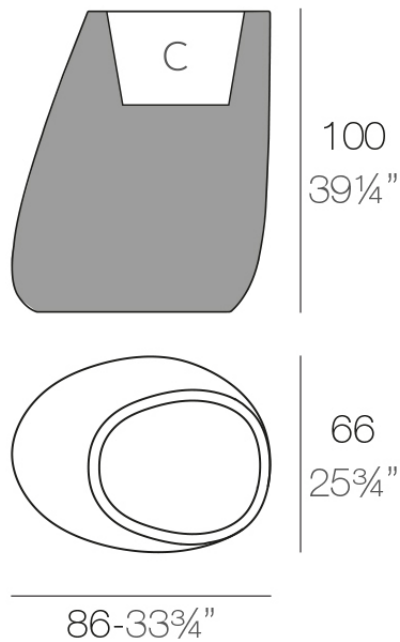

### Description

Pot made of polyethylene resin by rotational moulding. 100% Recyclable. Item suitable for indoor and outdoor use. Available in different finishes.

Weight: 16 Kg

STONE Macetero 100 C = 52 L (14 x 39 cm)  
STONE Planter 100 C = 13 1/2 gal (51 x 25 1/4")