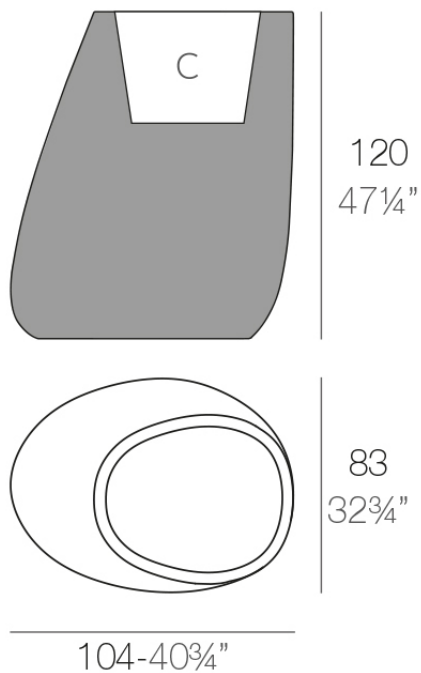

Info

Description

Pot made of polyethylene resin by rotational moulding. 100% Recyclable. Item suitable for indoor and outdoor use. Available in different finishes.

Weight: 25 Kg

STONE Macetero 120 C = 105 L x 46 dm³
STONE Planter 120 C = 27 1/2 gal x 18"