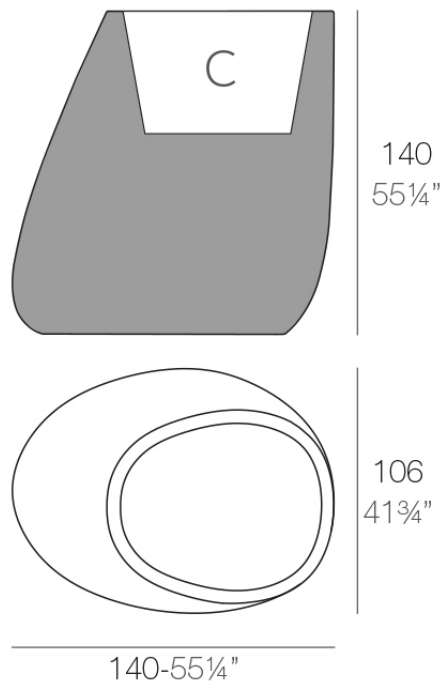

Info

Description

Pot made of polyethylene resin by rotational moulding. 100% Recyclable. Item suitable for indoor and outdoor use. Available in different finishes.

Weight: 42 Kg

STONE Macetero XL C = 252 L x 62 cm
STONE Planter XL C = 66 1/2 gal x 20 1/2"