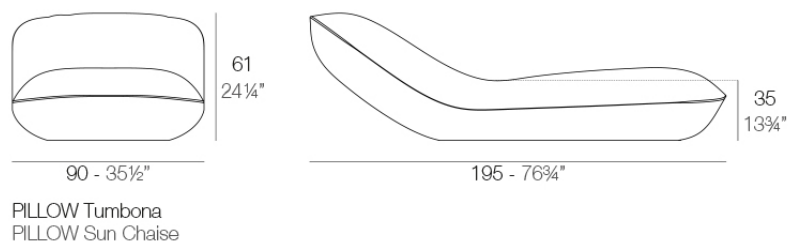

Info

Description

Made of polyethylene resin by rotational moulding. 100% Recyclable. Item suitable for indoor and outdoor use. Available in different finishes.

Weight: 33.37 Kg

Finishes

finishes

Basic

Ref. 55013