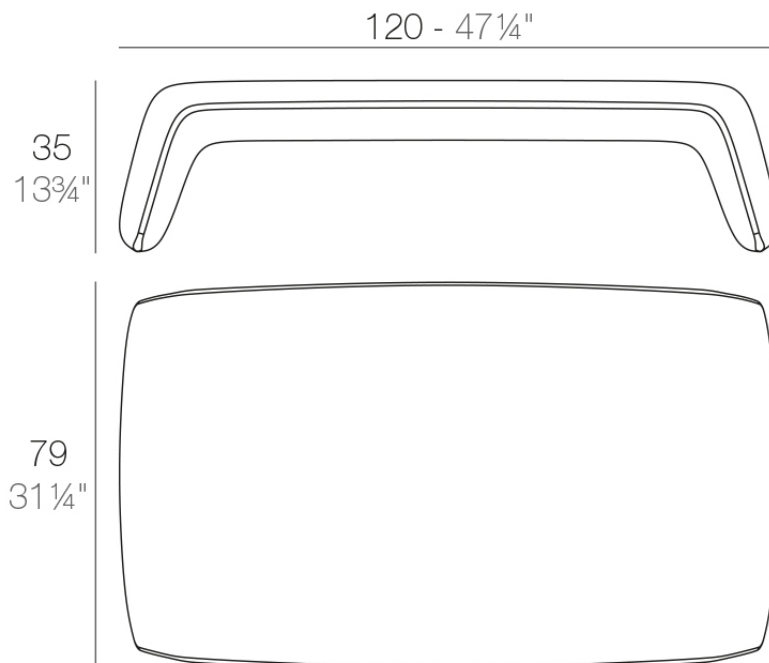

Info

Description

Made of polyethylene resin by rotational moulding. 100% Recyclable. Item suitable for indoor and outdoor use. Available in different finishes.

Weight: 15 Kg

BLOW Mesa Baja
BLOW Low Table

Finishes