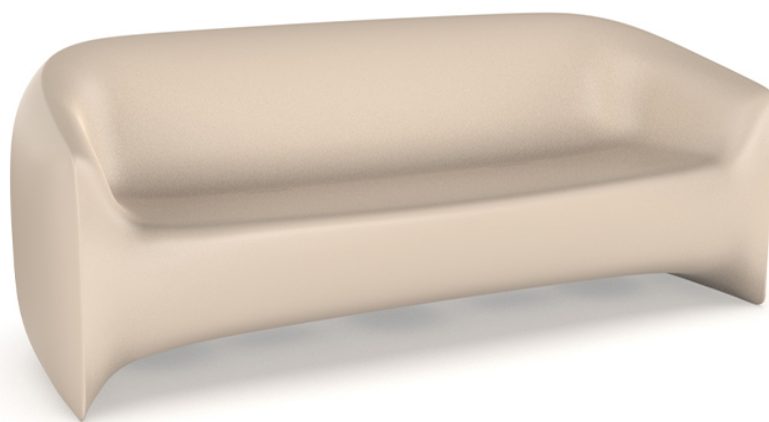

Info

Description

Made of polyethylene resin by rotational moulding. 100% Recyclable. Item suitable for indoor and outdoor use. Available in different finishes.

Weight: 45 Kg

BLOW Sofá
BLOW Sofa

Finishes

finishes