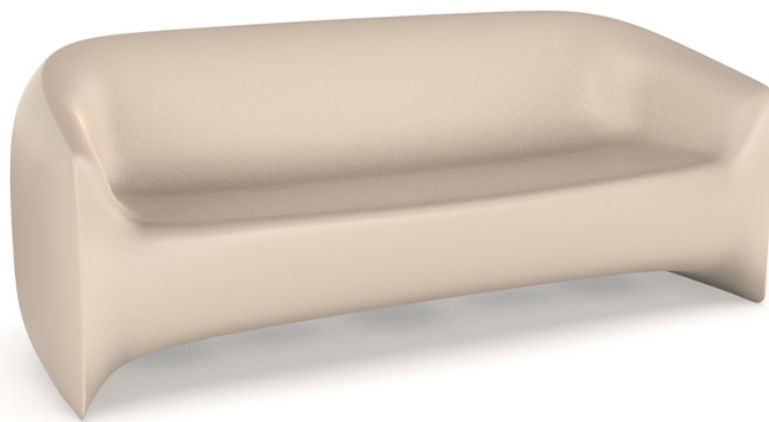

Info

Description

Made of polyethylene resin by rotational moulding. 100% Recyclable. Item suitable for indoor and outdoor use. Available in different finishes.

Weight: 45 Kg

BLOW Sofá
BLOW Sofa

Finishes

finishes