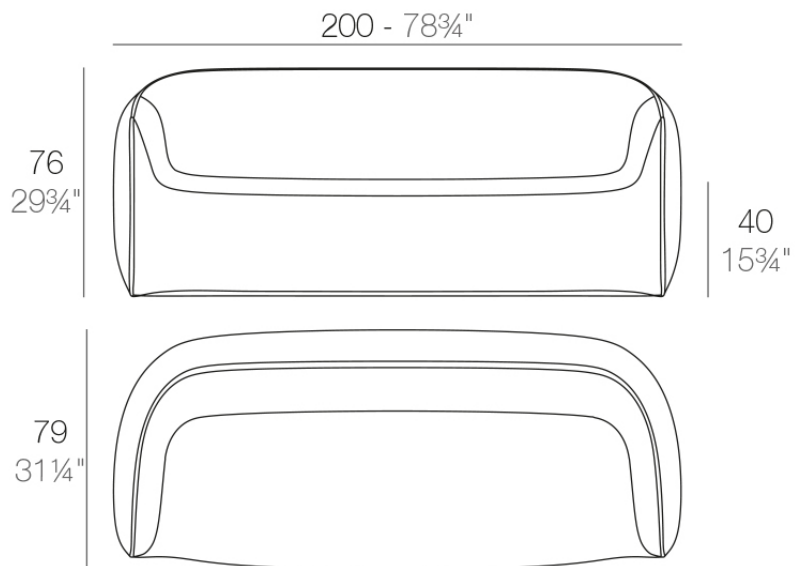

Info

Description

Made of polyethylene resin by rotational moulding. 100% Recyclable. Item suitable for indoor and outdoor use. Available in different finishes.

Weight: 45 Kg

BLOW Sofá
BLOW Sofa

Finishes

finishes