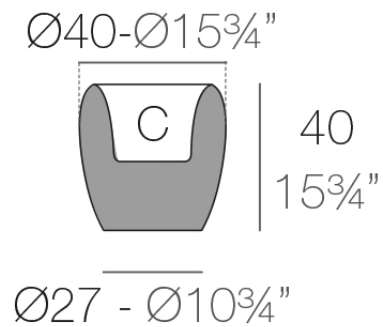

Info

Description

Pots made of polyethylene resin by rotational moulding. 100% Recyclable. Item suitable for indoor and outdoor use. Available in different finishes.

Weight: 3.5 Kg

BLOW Macetero 40 C = 10 L
BLOW Planter 40 C = 2 3/4 gal