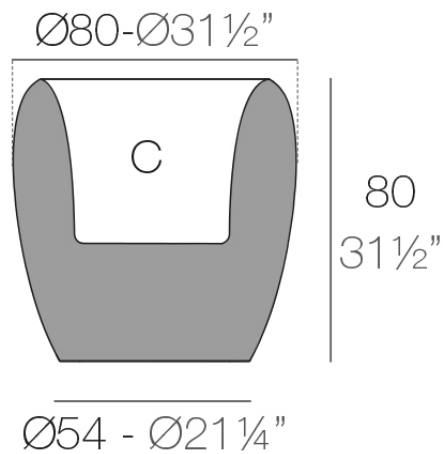

Info

Description

Pots made of polyethylene resin by rotational moulding. 100% Recyclable. Item suitable for indoor and outdoor use. Available in different finishes.

Weight: 20.08 Kg

BLOW Macetero 80
BLOW Planter 80

C = 68 L
C = 18 gal

Finishes

finishes

Basic

Ref. 55019A

white 2001

black 2002

ecru 2003