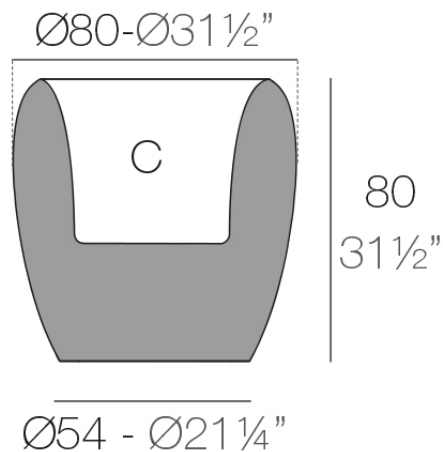

Info

Description

Pots made of polyethylene resin by rotational moulding. 100% Recyclable. Item suitable for indoor and outdoor use. Available in different finishes.

Weight: 20.08 Kg

BLOW Macetero 80

C = 68 L