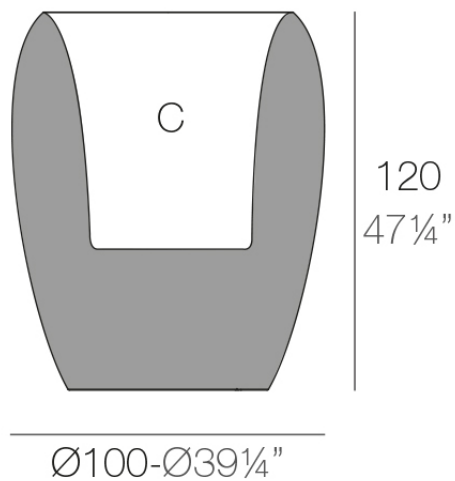

Info

Description

Pots made of polyethylene resin by rotational moulding. 100% Recyclable. Item suitable for indoor and outdoor use. Available in different finishes.

Weight: 38.08 Kg

BLOW Macetero 100x120
BLOW Planter 100x120

C = $\varnothing 78 \times 55$ cm
C = $\varnothing 30\frac{3}{4} \times 21\frac{3}{4}$ inches

Finishes

finishes

Basic

Ref. 55020A

white 2001

black 2002

ecru 2003